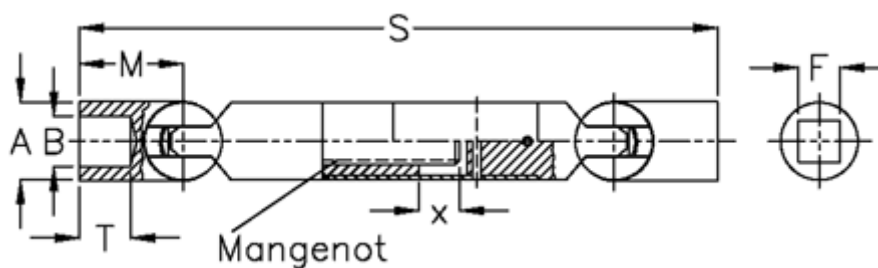

# Data Sheet

Article number: 078281042

Description: Telescopic ball joint 0.828.104.002  
s=220 x=50 square 14

## Measures

A	= 28
F	= 14
Longitudinal ribs	= 6x16x20
M	= 35.0
MD max N m	= 50
s	= 220
T	= 17
x	= 50